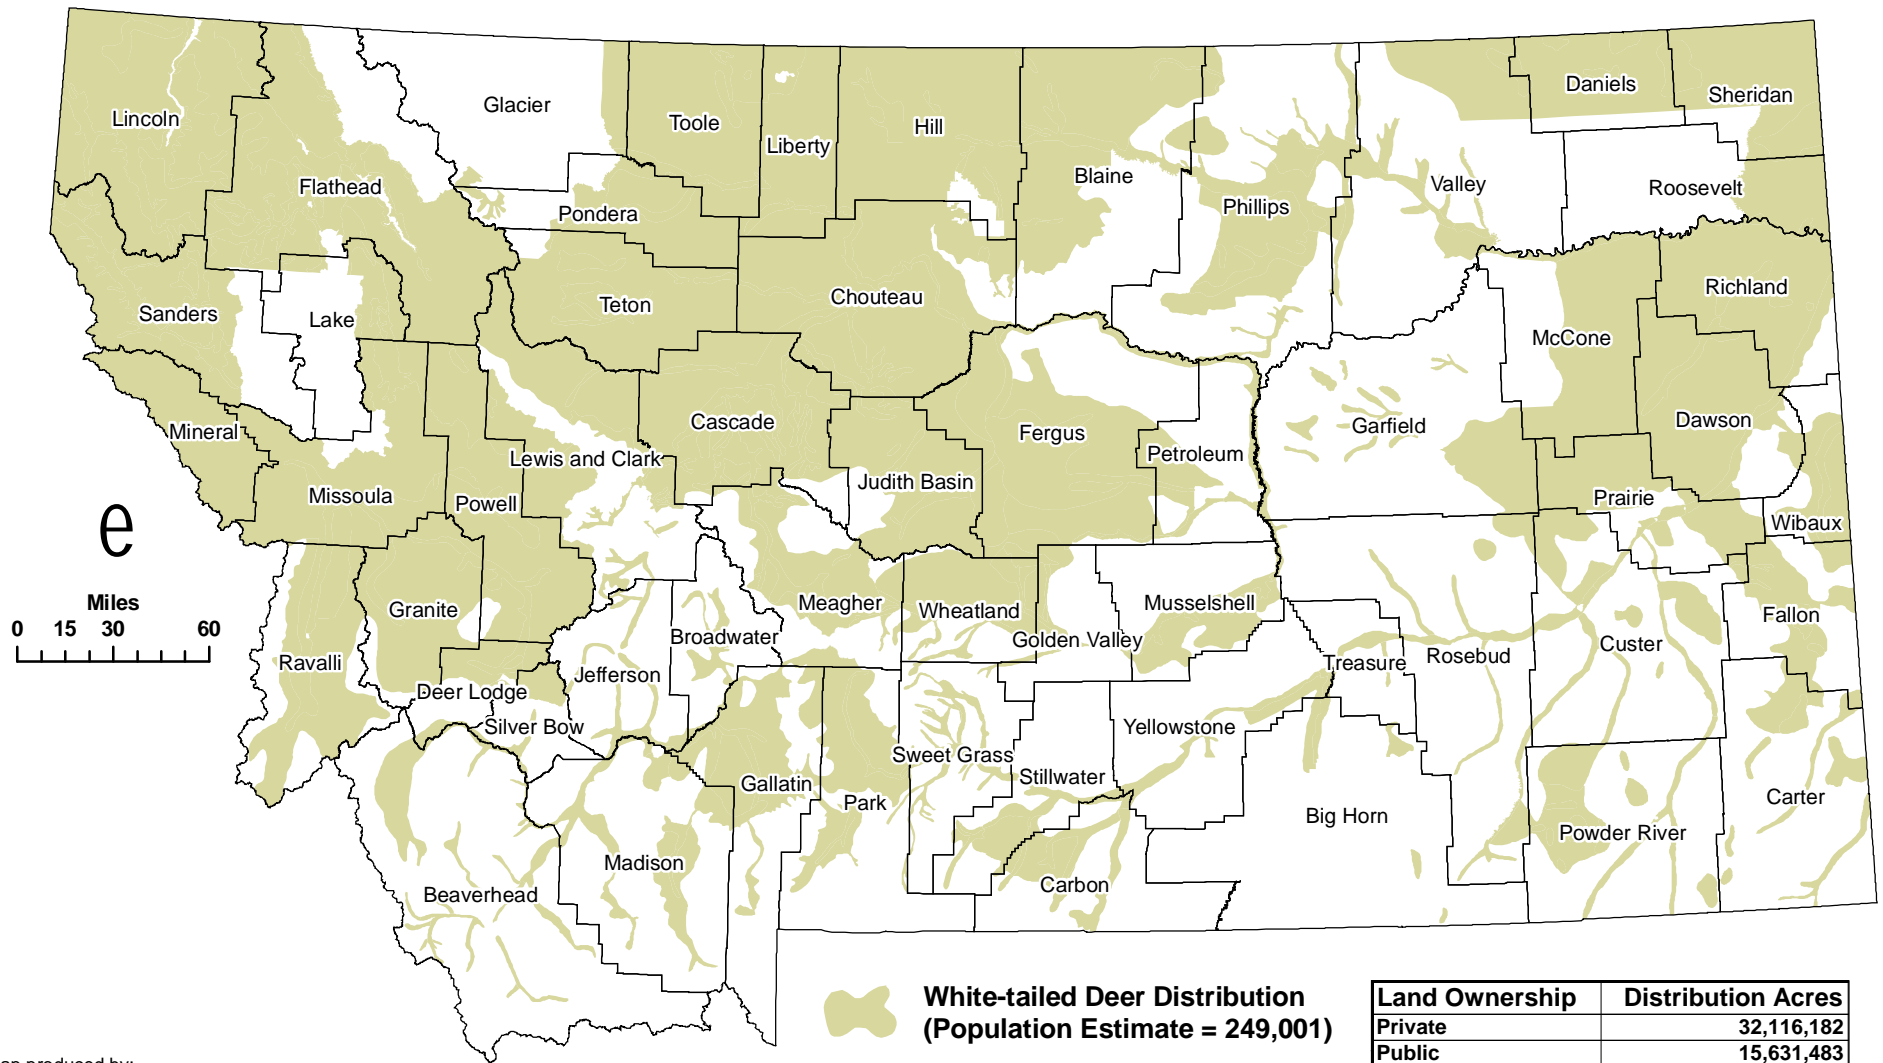

2007 Montana White-tailed Deer Distribution and Population Estimate

 **White-tailed Deer Distribution**
(Population Estimate = 249,001)

Note: Distribution mapping not complete within Indian Reservations or National Parks.

Land Ownership	Distribution Acres
Private	32,116,182
Public	15,631,483
Tribal	65,870
Total	47,813,536

Map produced by:

Montana Fish, Wildlife & Parks
Information Management Unit
Helena, MT

W:\IS_Requests\07\3903_PopEst_HB42\
3903_wtd.mxd - CG - 9/25/2007